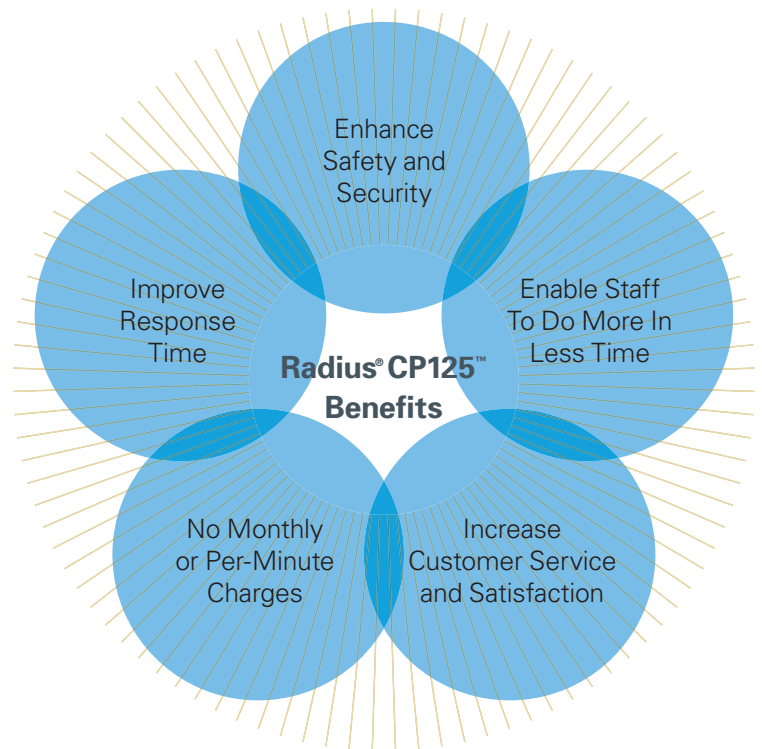

Whether you're looking to replace older two-way radios, or are considering integrating them into your operation for the first time, the Radius® CP125™ makes it easy and remarkably affordable.

The Radius® CP125™ provides instant communication that's powerful and dependable combined with simple operation. It keeps employees in touch, always able to respond to anything from a simple question to a request from a manager to an emergency. The Radius® CP125™ is the right choice for businesses seeking reliable performance and exceptional value.