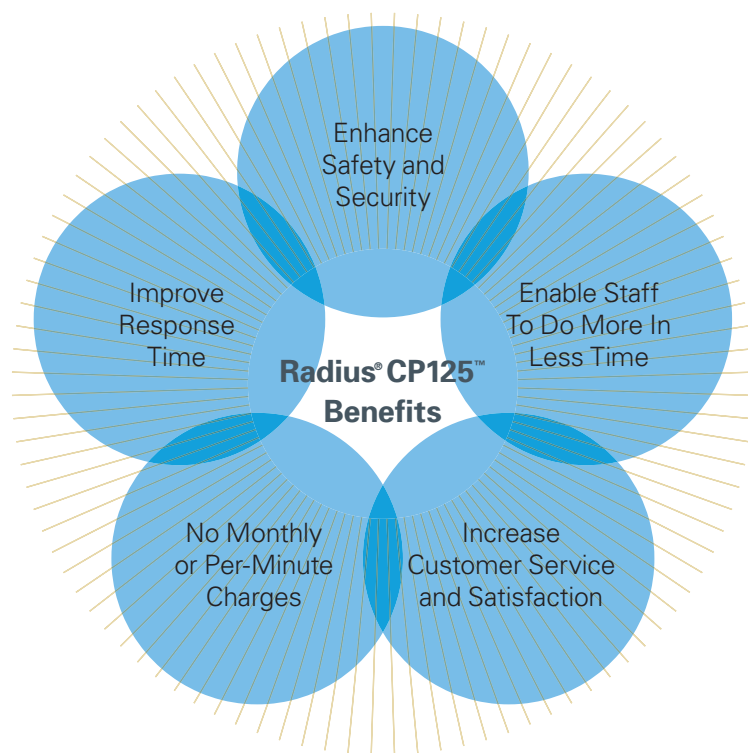

Whether you're looking to replace older two-way radios, or are considering integrating them into your operation for the first time, the Radius® CP125™ makes it easy and remarkably affordable.

The Radius® CP125™ provides instant communication that's powerful and dependable combined with simple operation. It keeps employees in touch, always able to respond to anything from a simple question to a request from a manager to an emergency. The Radius® CP125™ is the right choice for businesses seeking reliable performance and exceptional value.

IDEAL FOR:

- Educators
- Retail Outlets
- Property Management
- Hospitality

The Features You're Looking For.

With adjustable power levels and programmable function controls, the Radius® CP125™ provides users with the flexibility and features they need to succeed. Fully equipped with Voice-Activated Transmission (VOX) capabilities*, the Radius® CP125™ supports hands-free communications via an optional headset—so users can stay connected while focusing on the job at hand.